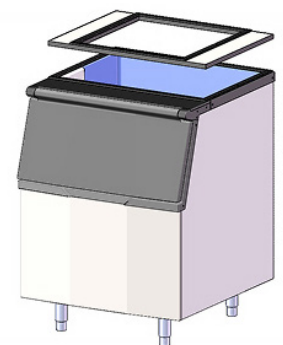

## MODELS:

YRS0350A-161 / YRS0450A-161 / YRS0600A-261

YRS0350A-161

YRS0450A-161

YRS0600A-261

Bin thermostat kit

Bin adaptor

*Bin thermostat kit: Monitors ice bin temperature to detect full ice condition and automatically stop ice production, preventing overflow, protecting the refrigeration system, and improving energy efficiency.*