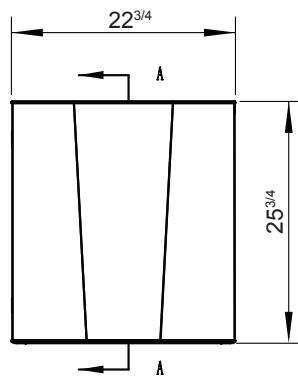

## SPECIFICATIONS

Model	Type	Refrigerant	Voltage (V/Hz/Ph)	Rated Current (A)	Power (W)	Plug	Ice-making Capacity (lb/hr)	Exterior Dimensions (inch)	Net Weight (lb)
YRS0350A-161	1/2 Cube ice	R290	115/60/1	10.6	1000	NEMA 5-15P	350/24	22 <sup>3/4</sup> × 24 <sup>1/4</sup> × 22	88
YRS0450A-161	1/2 Cube ice	R290	115/60/1	11.9	1150	NEMA 5-15P	450/24	22 <sup>3/4</sup> × 24 <sup>1/4</sup> × 25 <sup>3/4</sup>	106
YRS0600A-261	1/2 Cube ice	R290	208-230/60/1	6.8	1500	NEMA 6-20P	600/24	22 <sup>3/4</sup> × 24 <sup>1/4</sup> × 31 <sup>3/4</sup>	128

## PLAN VIEW

**YRS0350A-161**

**YRS0450A-161**

**YRS0600A-261**

Bottom View