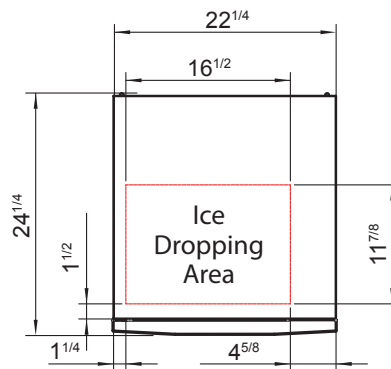

## SPECIFICATIONS

Model	Type	Refrigerant	Voltage (V/Hz/Ph)	Rated Current (A)	Power (W)	Plug	Ice-making Capacity (lb/hr)	Exterior Dimensions (inch)	Net Weight (lb)
YRS0350A-161	1/2 Cube ice	R290	115/60/1	10.6	1000	NEMA 5-15P	350/24	22 <sup>3/4</sup> × 24 <sup>1/4</sup> × 22	88
YRS0450A-161	1/2 Cube ice	R290	115/60/1	11.9	1150	NEMA 5-15P	450/24	22 <sup>3/4</sup> × 24 <sup>1/4</sup> × 25 <sup>3/4</sup>	106
YRS0600A-261	1/2 Cube ice	R290	208-230/60/1	6.8	1500	NEMA 6-20P	600/24	22 <sup>3/4</sup> × 24 <sup>1/4</sup> × 31 <sup>3/4</sup>	128

## PLAN VIEW

**YRS0350A-161**

**YRS0450A-161**

**YRS0600A-261**

Bottom View