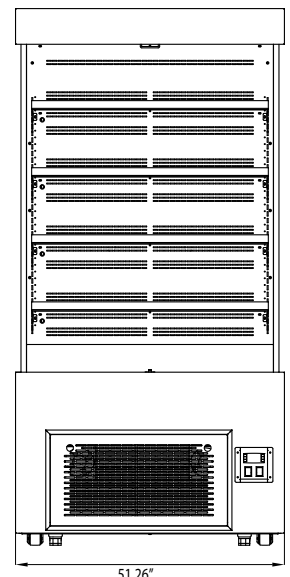

Price tag channel

Digital temperature controls with separate light controls

Heated drain pan for condensation evaporation

### SPECIFICATIONS

NEMA 5-20P

Capacity (Cu. ft)	23.9
Capacity (Liters)	676.77 L
Exterior Dimensions (in)	51 1/4" x 27 5/8" x 78 3/4"
Interior Dimensions (in)	46 1/2" x 22" x 48 1/4"
Nbr of Shelves	8 + base
Temperature Range (°C)	2°C TO 5°C
Ambiant Temperature	≤ 30°C
Ambiant Humidity	≤ 55%
Amperage (A)	14A
Voltage (V)	115V/60Hz
Plug Type	NEMA 5-20P