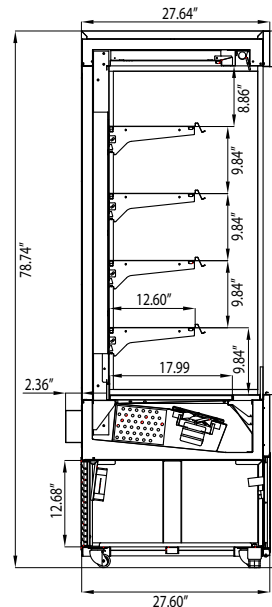

Price tag channel

Digital temperature controls with separate light controls

Heated drain pan for condensation evaporation

### SPECIFICATIONS

NEMA 5-20P

Capacity (Cu. ft)	23.9
Capacity (Liters)	676.77 L
Exterior Dimensions (in)	51 1/4" x 27 5/8" x 78 3/4"
Interior Dimensions (in)	46 1/2" x 22" x 48 1/4"
Nbr of Shelves	8 + base
Temperature Range (°C)	2°C TO 5°C
Ambiant Temperature	≤ 30°C
Ambiant Humidity	≤ 55%
Amperage (A)	14A
Voltage (V)	115V/60Hz
Plug Type	NEMA 5-20P