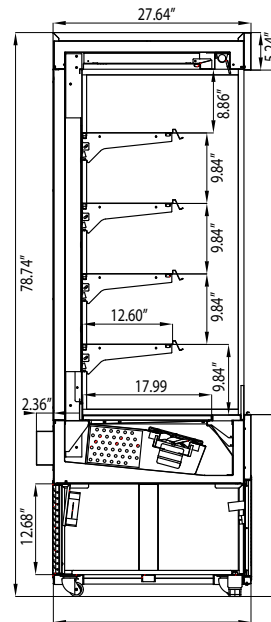

SPECIFICATIONS

Capacity (Cu. ft)	18
Capacity (Liters)	509.7 L
Exterior Dimensions (in)	39 1/2" x 27 5/8" x 78 3/4"
Interior Dimensions (in)	32 3/8" x 22" x 48 1/4"
Nbr of Shelves	4 + base
Temperature Range (°C)	2°C TO 5°C
Ambiant Temperature	≤ 30°C
Ambiant Humidity	≤ 55%
Amperage (A)	14A
Voltage (V)	115V/60Hz
Plug Type	NEMA 5-20P